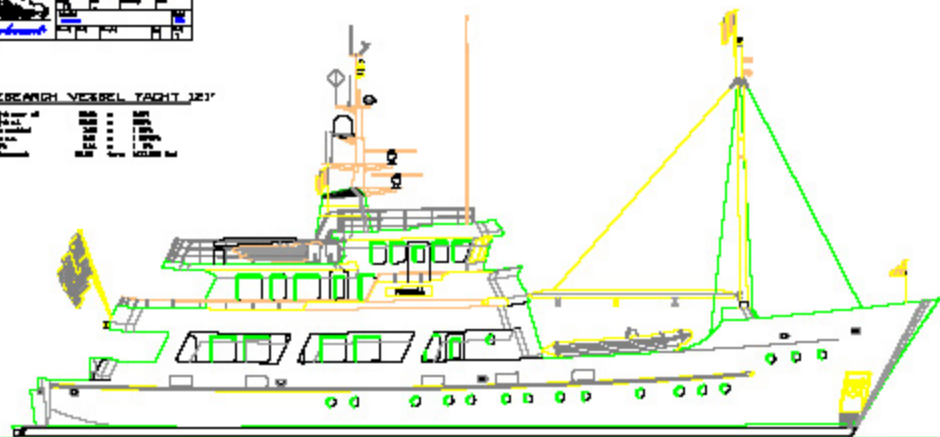

RESEARCH VESSEL TACHT 321'

WHEELHOUSE DECK