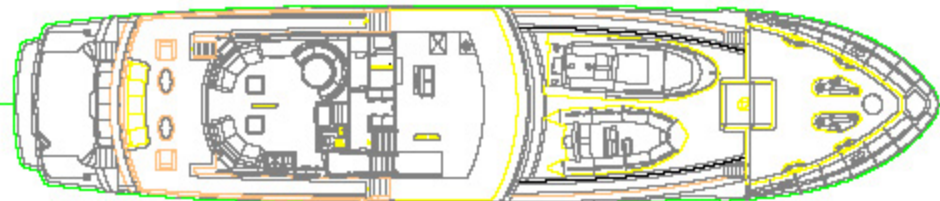

WHEELHOUSE DECK

MID DECK