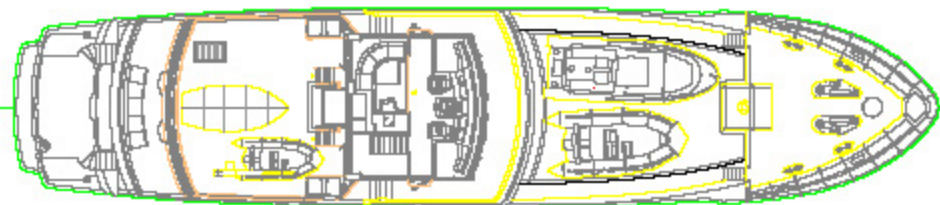

RESEARCH VESSEL TACHT 321'

WHEELHOUSE DECK