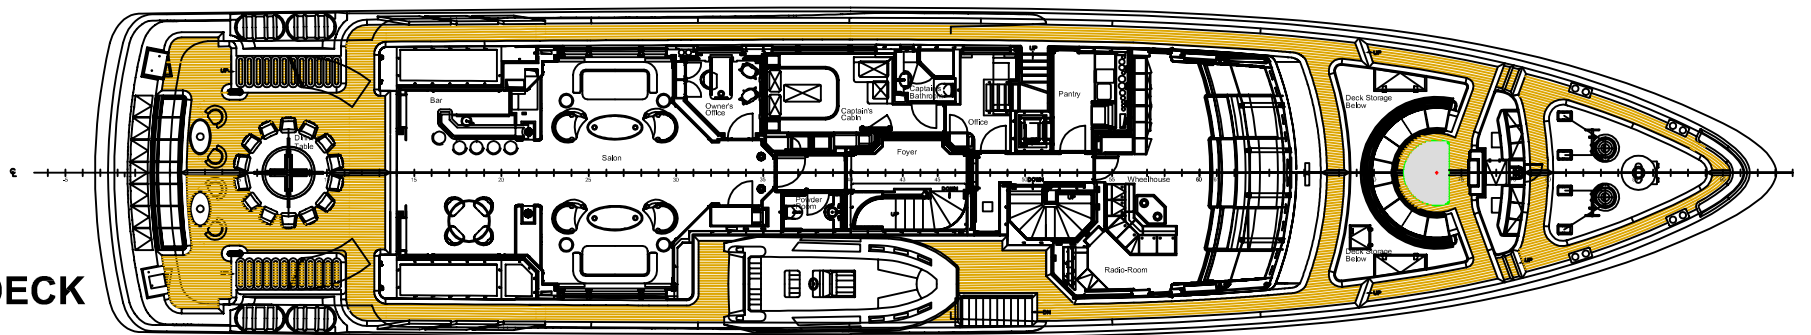

PROFILE

SUN DECK

BRIDGE DECK

MAIN DECK

LOWER DECK

TANK DECK

50 m Motor Yacht JEMASA

		SHIPYARD & ENGINEERING WORKS HAKVOORT B.V. Harinxmawei 17-22 1141 AX Monnickendam Holland Tel: +31-0299-651403 Fax: +31-0299-651041 E-mail: sales@hakvoort.com http://www.hakvoort.com	
Drawn:	Date:	Checked by:	Date:
TH	13-02-06		
General Arrangement			
Format:	Scale:	Draw. No.:	Project:
A0	1:75		236
Rev.:	0	Sheet:	1/1