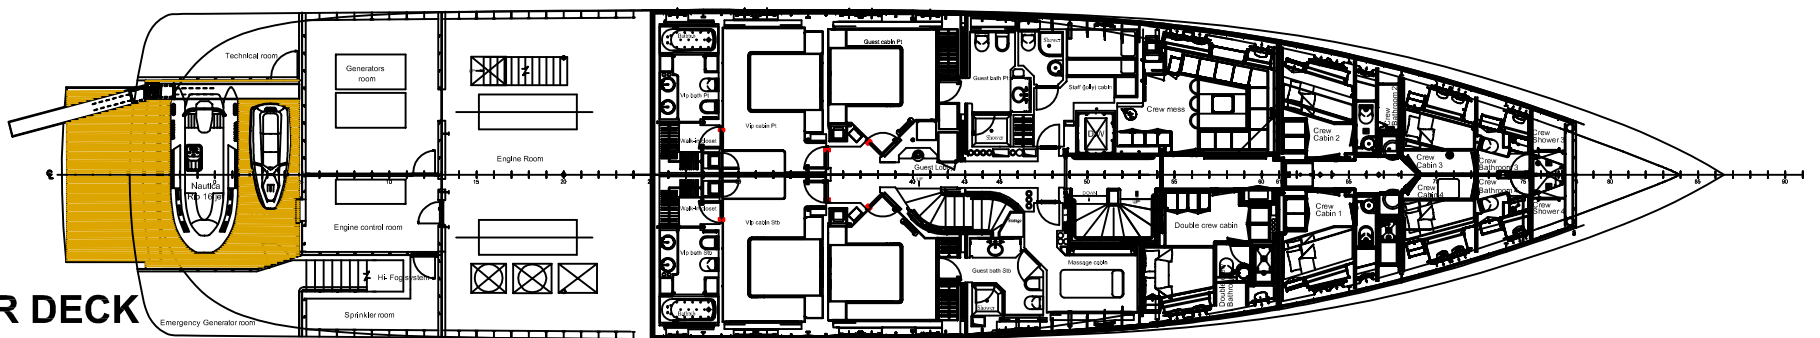

PROFILE

SUN DECK

BRIDGE DECK

MAIN DECK

LOWER DECK

TANK DECK

50 m Motor Yacht JEMASA

		SHIPYARD & ENGINEERING WORKS HAKVOORT B.V. Harinxmawei 17-22 1141 AX Monnickendam Holland Tel: +31-0299-651403 Fax: +31-0299-651041 E-mail: sales@hakvoort.com http://www.hakvoort.com	
Drawn:	Date:	Checked by:	Date:
TH	13-02-06		
General Arrangement			
Format:	Scale:	Draw. No.:	Project:
A0	1:75		236
Rev.:	0	Sheet:	1/1