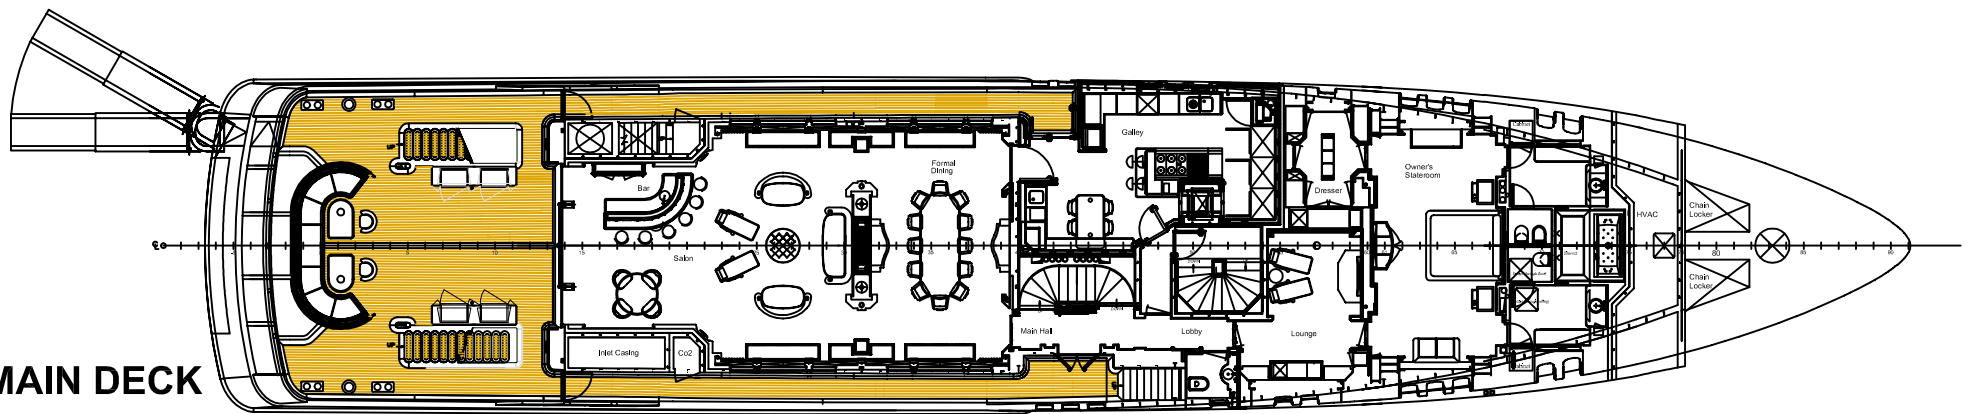

PROFILE

SUN DECK

BRIDGE DECK

MAIN DECK

LOWER DECK

TANK DECK

50 m Motor Yacht JEMASA

		SHIPYARD & ENGINEERING WORKS HAKVOORT B.V. Harinxmawei 17-22 1141 AX Monnickendam Holland Tel: +31-0299-651403 Fax: +31-0299-651041 E-mail: sales@hakvoort.com http://www.hakvoort.com	
Drawn:	Date:	Checked by:	Date:
TH	13-02-06		
General Arrangement			
Format:	Scale:	Draw. No.:	Project:
A0	1:75		236
Rev.:	0	Sheet:	1/1