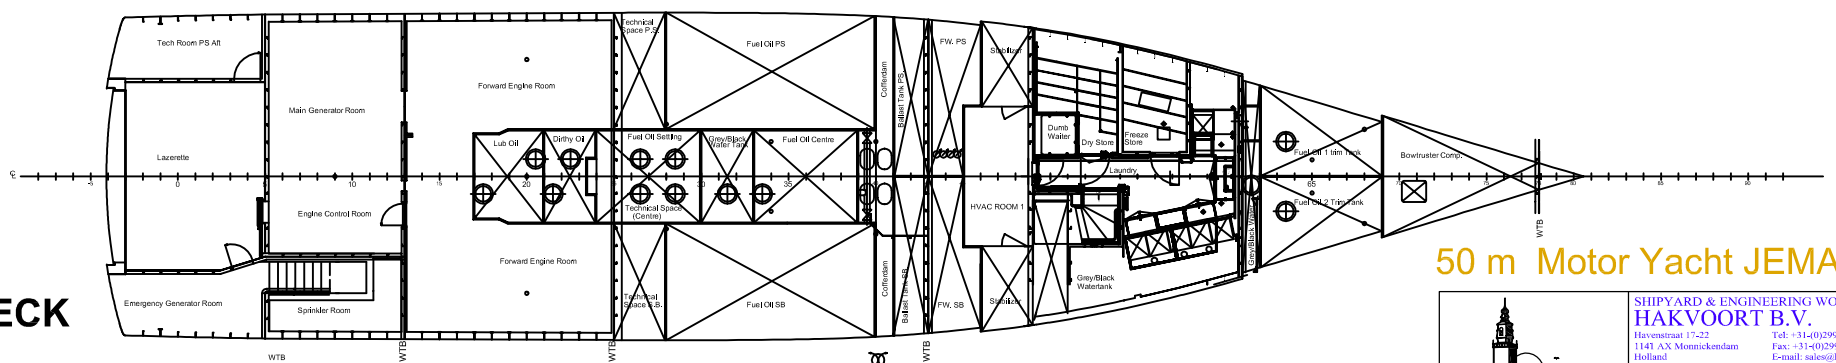

PROFILE

SUN DECK

BRIDGE DECK

MAIN DECK

LOWER DECK

TANK DECK

50 m Motor Yacht JEMASA

		SHIPYARD & ENGINEERING WORKS HAKVOORT B.V. Harinxmawei 17-22 1141 AX Monnickendam Holland Tel: +31-0299-651403 Fax: +31-0299-651041 E-mail: sales@hakvoort.com http://www.hakvoort.com	
Drawn:	Date:	Checked by:	Date:
TH	13-02-06		
General Arrangement			
Format:	Scale:	Draw. No.:	Project:
A0	1:75		236
Rev.:	0	Sheet:	1/1