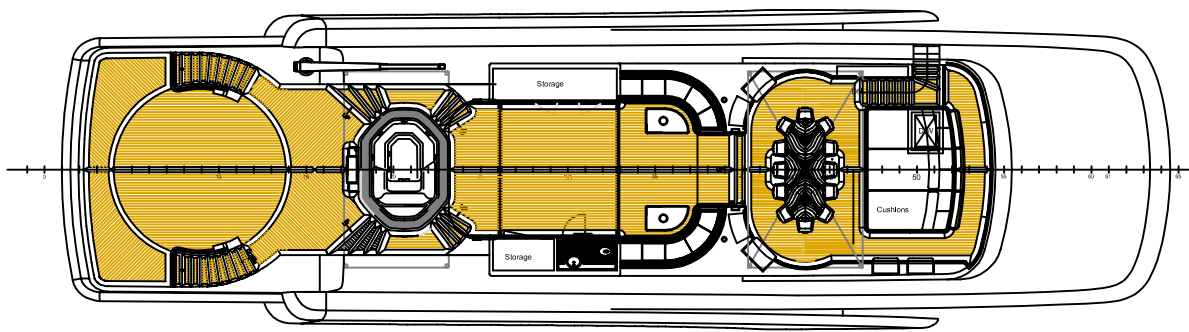

PROFILE

SUN DECK

BRIDGE DECK

MAIN DECK

LOWER DECK

TANK DECK

50 m Motor Yacht JEMASA

		SHIPYARD & ENGINEERING WORKS HAKVOORT B.V. Harinxmawei 17-22 1141 AX Monnickendam Holland Tel: +31-0299-651403 Fax: +31-0299-651041 E-mail: sales@hakvoort.com http://www.hakvoort.com	
Drawn:	Date:	Checked by:	Date:
TH	13-02-06		
General Arrangement			
Format:	Scale:	Draw. No.:	Project:
A0	1:75		236
Rev.:	0	Sheet:	1/1